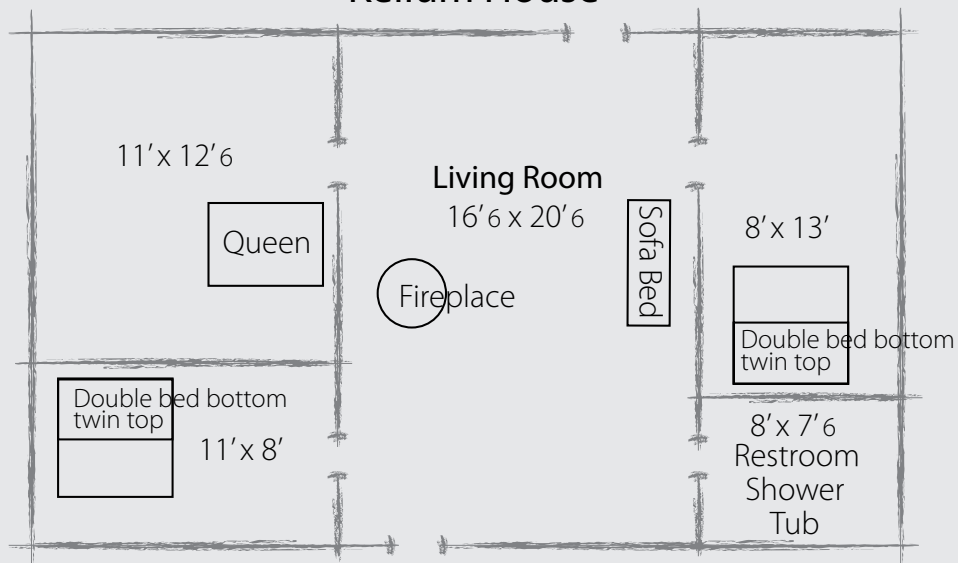

Kellum House

Kellum House

Number of bedrooms: 3

Sleeps: 10 (1 queen bed, 2 full/twin pyramid beds*, 1 sofa sleeper)

Minimum occupancy: 5

Features:

- Restroom includes bathtub and shower
- Spacious living room with couch, chair, sink, microwave and refrigerator
- Wood-burning fireplace and electric fans
- Dressers in each room
- Linens are provided
- Housekeeping services included

Notes:

Front and rear entrances accessed via a few short steps

One rollaway bed may be requested to accommodate an additional guest and will be placed in the room with a queen bed

*larger lower bed with a smaller upper bed