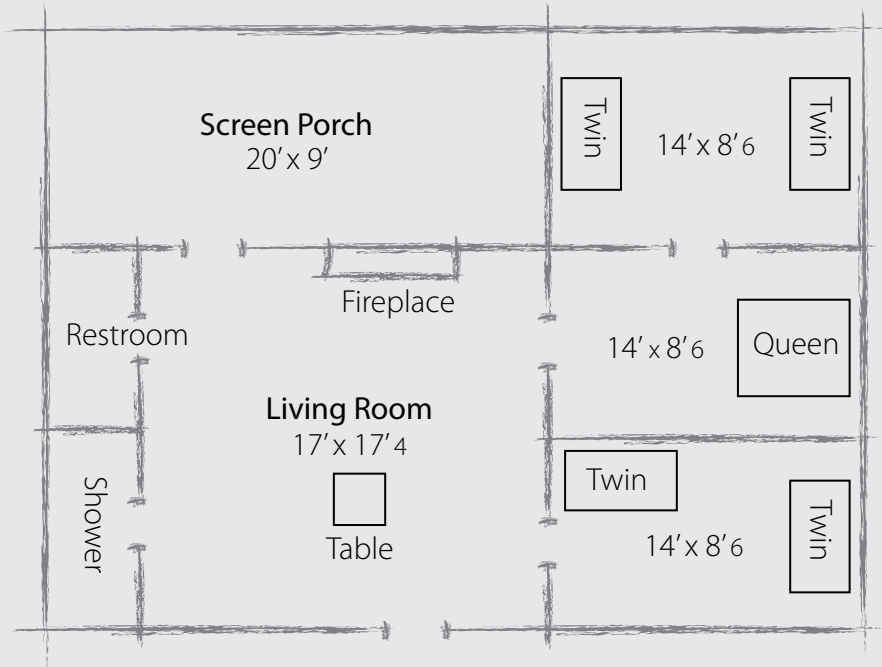

## Stecher Cottage

**Number of bedrooms: 3**

**Sleeps: 6\*** (4 twin beds and 1 queen bed)

**Minimum occupancy: 5**

### Features:

- Lake-side screened-in porch with furniture
- Separate shower and restroom
- Spacious living room with table for four, couch, chair, sink, microwave and refrigerator
- Gas fireplace and electric fans
- Dressers in each room
- Linens are provided
- Housekeeping services included

### Notes:

Front door accessed via a short set of steps

\*One rollaway bed may be requested to accommodate an additional guest and will be located in front room with two twin beds