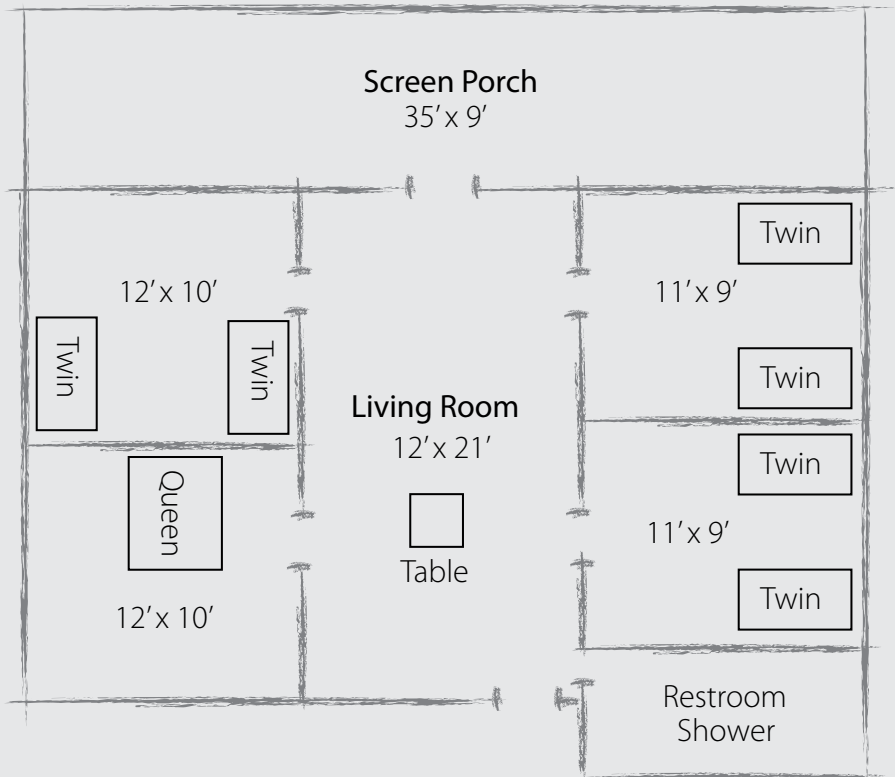

## Row's End

## Row's End Cottage

**Number of bedrooms:** 4

**Sleeps:** 8\* (6 twin beds and 1 queen bed)

**Minimum occupancy:** 7

### Features:

- Lake-side screened-in porch with furniture
- Spacious living room with table for four, couch, chair, sink, microwave and refrigerator
- Restroom with shower
- Furnace and electric fans
- Dressers in each room
- Linens are provided
- Housekeeping services included
- Sinks with hot water in each bedroom

### Notes:

Front door accessed via two steps

\*Rollaway beds may be requested to accommodate additional guests