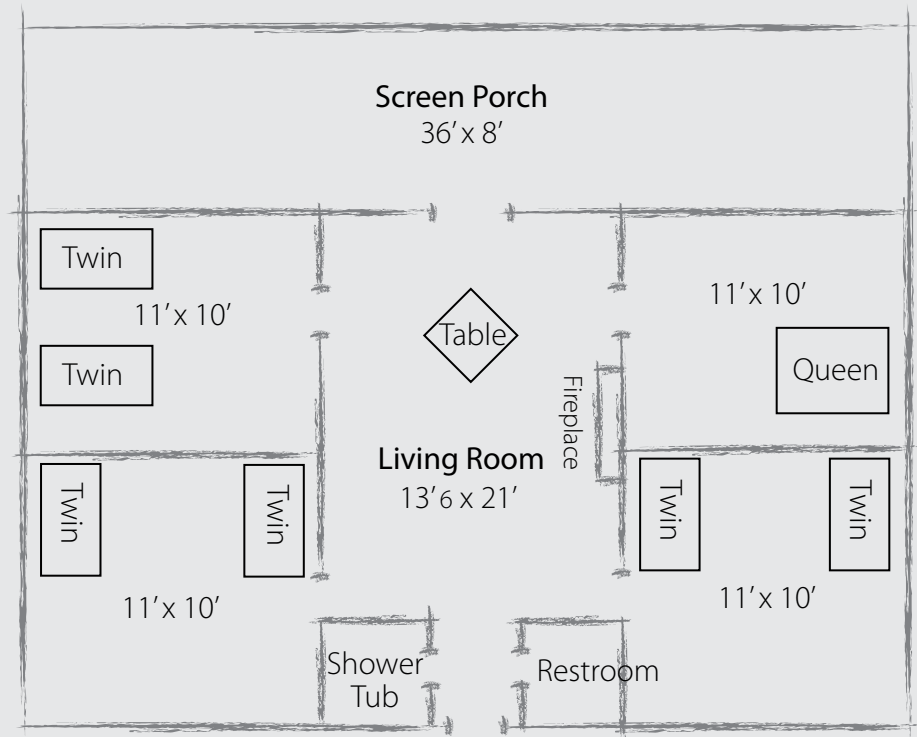

Kin Koop

Kin Koop Cottage

Number of bedrooms: 4

Sleeps: 8* (6 twin beds and 1 queen bed)

Minimum occupancy: 7

Features:

- Lake-side screened-in porch with furniture
- Spacious living room with table for four, couch, chair, sink, microwave and refrigerator
- Gas fireplace and electric fans
- Dressers in each room
- Separate restroom/shower/tub combination
- Sinks with hot and cold water in each bedroom
- Linens are provided
- Housekeeping services included

Notes:

Front door accessed via a short set of three-four steps

*Rollaway beds may be requested to accommodate additional guests