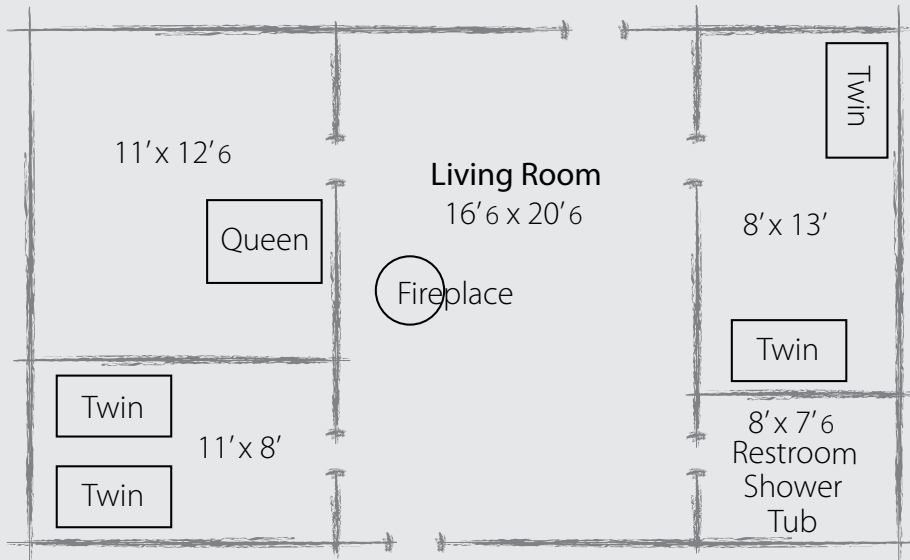

## Kellum House

## Kellum House

**Number of bedrooms: 3**

**Sleeps: 6\*** (4 twin beds and 1 queen bed)

**Minimum occupancy: 5**

### Features:

- Restroom includes bathtub and shower
- Spacious living room with couch, chair, sink, microwave and refrigerator
- Wood-burning fireplace and electric fans
- Dressers in each room
- Linens are provided
- Housekeeping services included

### Notes:

Front and rear entrances accessed via a few short steps

\*One rollaway bed may be requested to accommodate an additional guest and will be placed in the room with a queen bed